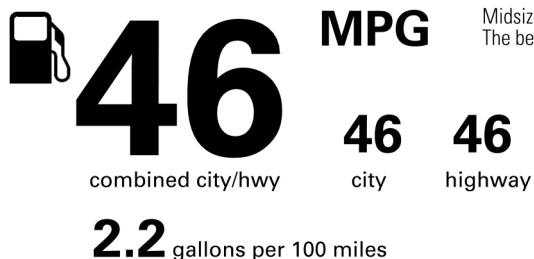

Not Original - Copy

Created: 2026-03-16 22:22:20 (UTC)

EPA DOT Fuel Economy and Environment

Gasoline Vehicle

Fuel Economy

Midsized Cars range from 15 to 137 MPG. The best vehicle rates 146 MPGe.

You save

\$3,000
 in fuel costs over 5 years compared to the average new vehicle.