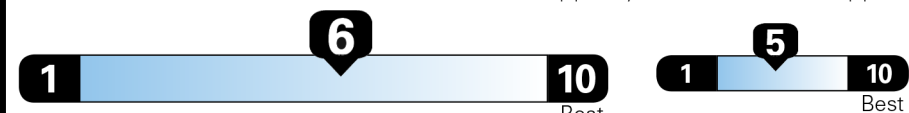

Fuel Economy & Greenhouse Gas Rating (tailpipe only) Smog Rating (tailpipe only)

This vehicle emits 257 grams CO₂ per mile. The best emits 0 grams per mile (tailpipe only). Producing and distributing fuel also create emissions; learn more at fuel economy.gov.

Actual results will vary for many reasons, including driving conditions and how you drive and maintain your vehicle. The average new vehicle gets 29 MPG and costs $8,500 to fuel over 5 years. Cost estimates are based on 15,000 miles per year at $3.30 per gallon. MPGe is miles per gasoline gallon equivalent. Vehicle emissions are a significant cause of climate change and smog.

fuel economy.gov

Calculate personalized estimates and compare vehicles

MANUFACTURER'S SUGGESTED RETAIL PRICE† $25,674.00

DELIVERY, PROCESSING AND HANDLING FEE 1,195.00

TOTAL SUGGESTED RETAIL PRICE $26,869.00

†Manufacturer's suggested retail price excludes delivery processing and handling fees, license and title fees, applicable federal, state and local taxes, and dealer and distributor options and accessories.

Delivered by Truck to: 31181
WESTBURY TOYOTA
1121 OLD COUNTRY ROAD
WESTBURY NY11590

TML1E1N2S0F0W0