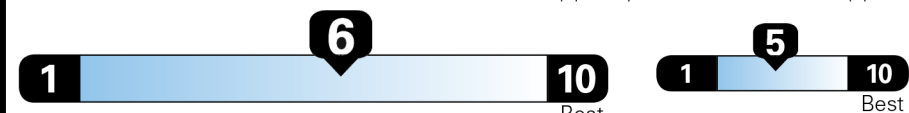

Fuel Economy & Greenhouse Gas Rating (tailpipe only) Smog Rating (tailpipe only)

This vehicle emits 295 grams CO₂ per mile. The best emits 0 grams per mile (tailpipe only). Producing and distributing fuel also create emissions; learn more at fuel economy.gov.

Actual results will vary for many reasons, including driving conditions and how you drive and maintain your vehicle. The average new vehicle gets 29 MPG and costs $8,500 to fuel over 5 years. Cost estimates are based on 15,000 miles per year at $3.30 per gallon. MPGe is miles per gasoline gallon equivalent. Vehicle emissions are a significant cause of climate change and smog.

fuel economy.gov

Calculate personalized estimates and compare vehicles

MANUFACTURER'S SUGGESTED RETAIL PRICE† $34,398.00

DELIVERY, PROCESSING AND HANDLING FEE 1,450.00

TOTAL SUGGESTED RETAIL PRICE $35,848.00

†Manufacturer's suggested retail price excludes delivery processing and handling fees, license and title fees, applicable federal, state and local taxes, and dealer and distributor options and accessories.

Delivered by Truck to: 31181
WESTBURY TOYOTA
1121 OLD COUNTRY ROAD
WESTBURY NY11590

TML1E1N2S0F0W0