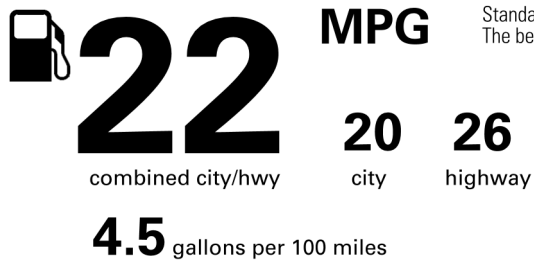

EPA DOT Fuel Economy and Environment

Gasoline Vehicle

Fuel Economy

You spend \$2,750 more in fuel costs over 5 years compared to the average new vehicle.

Annual fuel cost

\$2,250

Fuel Economy & Greenhouse Gas Rating (tailpipe only) Smog Rating (tailpipe only)