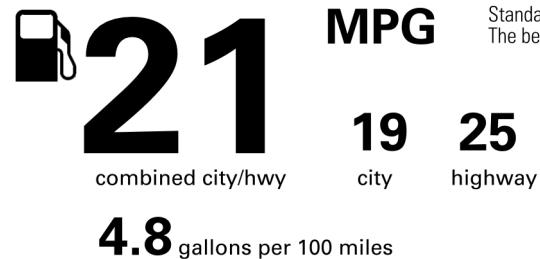

BASE MANUFACTURER'S SUGGESTED RETAIL PRICE \$55,710.00

OPTIONAL EQUIPMENT

FE	50 STATE EMISSIONS	
MR	Power Tilt/Slide Moonroof	850.00
8F.	Tow Hooks Upgrade - Front - Red	180.00
63.	Floor Mats- All Weather- '4Runner'	248.00
59.	Phone Charge USB Cable Kit	70.00
5A.	Cargo Cover- Retractable Black	135.00
43.	Cargo Lights- Interior D-Pillar	375.00
4F.	Rear Recovery Hook	135.00
3T.	Roof Rail Cross Bars Gloss Black	420.00
3F.	Air Filter- TRD Panel Drop In	90.00
1S.	SiriusXM(R) 33mo. added to std 3mo. trial	350.00
T7.	Badge Inserts- Rr TOYOTA Matte Black	65.00
T4.	Badge Overlay- Front Emblem Black	65.00
S0.	Skid Plate- Front TRD Gray Powder Coat	560.00
R5.	Cargo Tray- All Weather '4Runner'	140.00
R4.	Side Steps- TRD Cast Aluminum Black	1,250.00
D5.	Door Edge Guards- Front Color Keyed	150.00
BM.	Bodyside Molding- Color Keyed	260.00

Not Original - Copy

Created: 2025-22 13:50:31 (UTC)

EPA DOT Fuel Economy and Environment

Gasoline Vehicle

Fuel Economy

You spend \$3,250 more in fuel costs over 5 years compared to the average new vehicle.